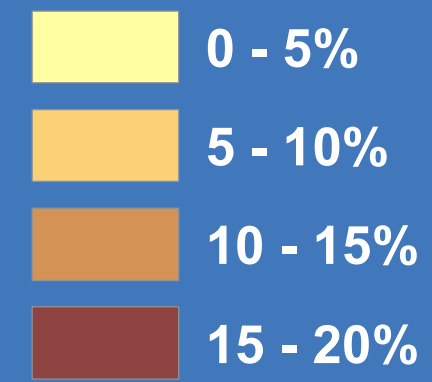

POPULATION AGE 65 +

The City of La Porte embraces its heritage, community values, and opportunities, while improving the quality of life for our residents.

BLOCK GROUPS

AGE 65+ / TOTAL POPULATION

SOURCE: U.S. CENSUS BUREAU, 2010 CENSUS.