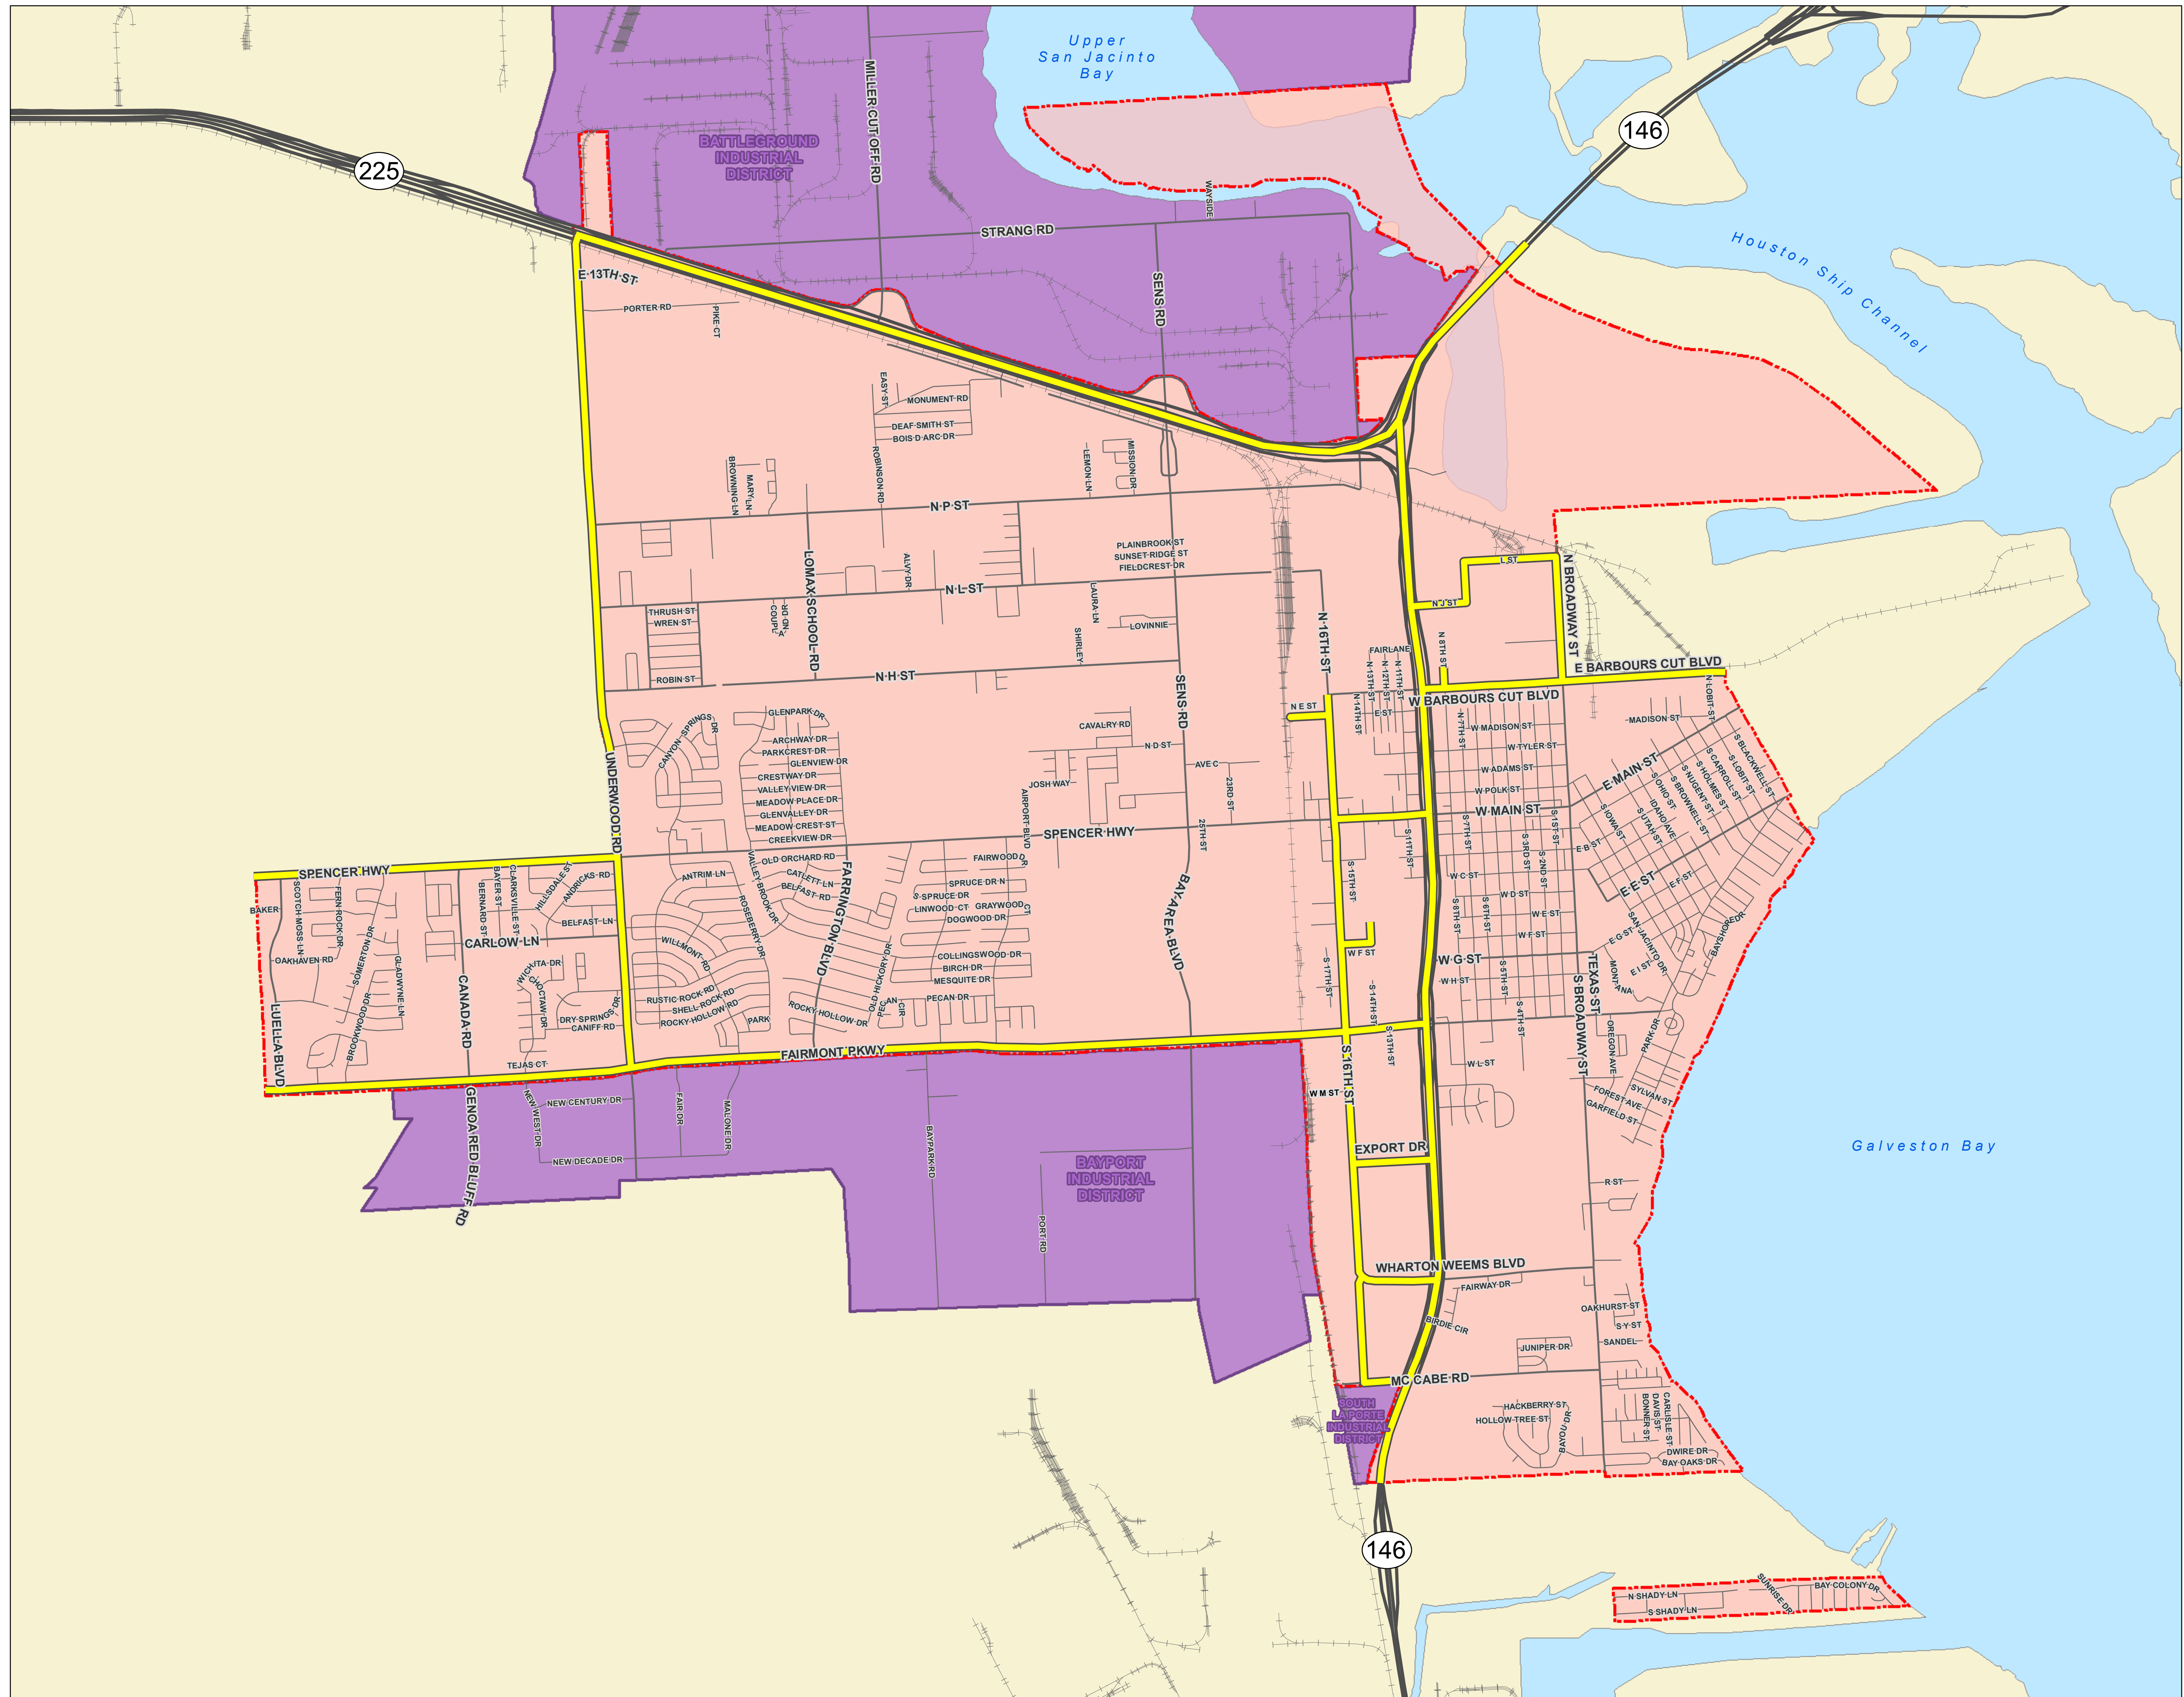

HIGH FREQUENCY TRUCK ROUTE

The City of La Porte embraces its heritage, community values, and opportunities, while improving the quality of life for our residents.

-  HIGH FREQUENCY
-  RAILROAD
-  ROAD
-  CITY LIMITS
-  INDUSTRIAL DISTRICT

Road data in this map comes from STAR*Map. STAR*Map is a registered trademark of the Houston-Galveston Area Council and the Geographic Data Workgroup.